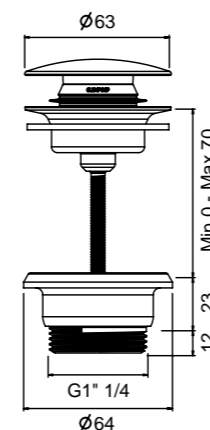

TECHNICAL DATA DATI TECNICI

ref. 0994250-001

CHROMED VERSION
Versione cromata

ref. 0994250-181

SUNSHINE BRUSHED VERSION
Versione con spazzolatura concentrica

ref. 0994250-150

BLACK MATTE VERSION
Versione nero opaco