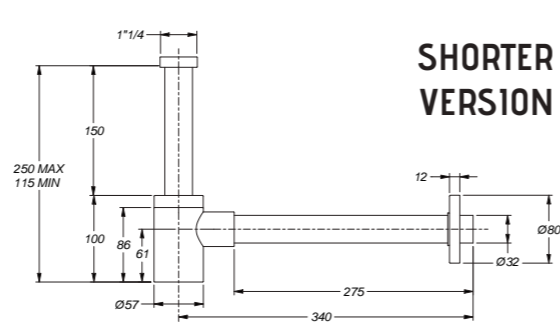

SS 304 TRAPS SIFONI IN SS 304

TECHNICAL DATA DATI TECNICI

ref. 0024016-001
CHROMED VERSION
Versione cromata

ref. 0024016-150
BLACK MATTE VERSION
Versione nero opaco

ref. 0024016-0811
BRUSHED VERSION
Versione con spazzolatura

ref. 0054016-001
CHROMED VERSION
Versione cromata

ref. 0054016-150
BLACK MATTE VERSION
Versione nero opaco

ref. 0054016-0811
BRUSHED VERSION
Versione con spazzolatura

SS 304 TRAPS SIFONI IN SS 304

ref. 0015050-001
CHROMED VERSION
Versione cromata

Also available with new PVD finishings:

SPACE-SAVER SALVA SPAZIO