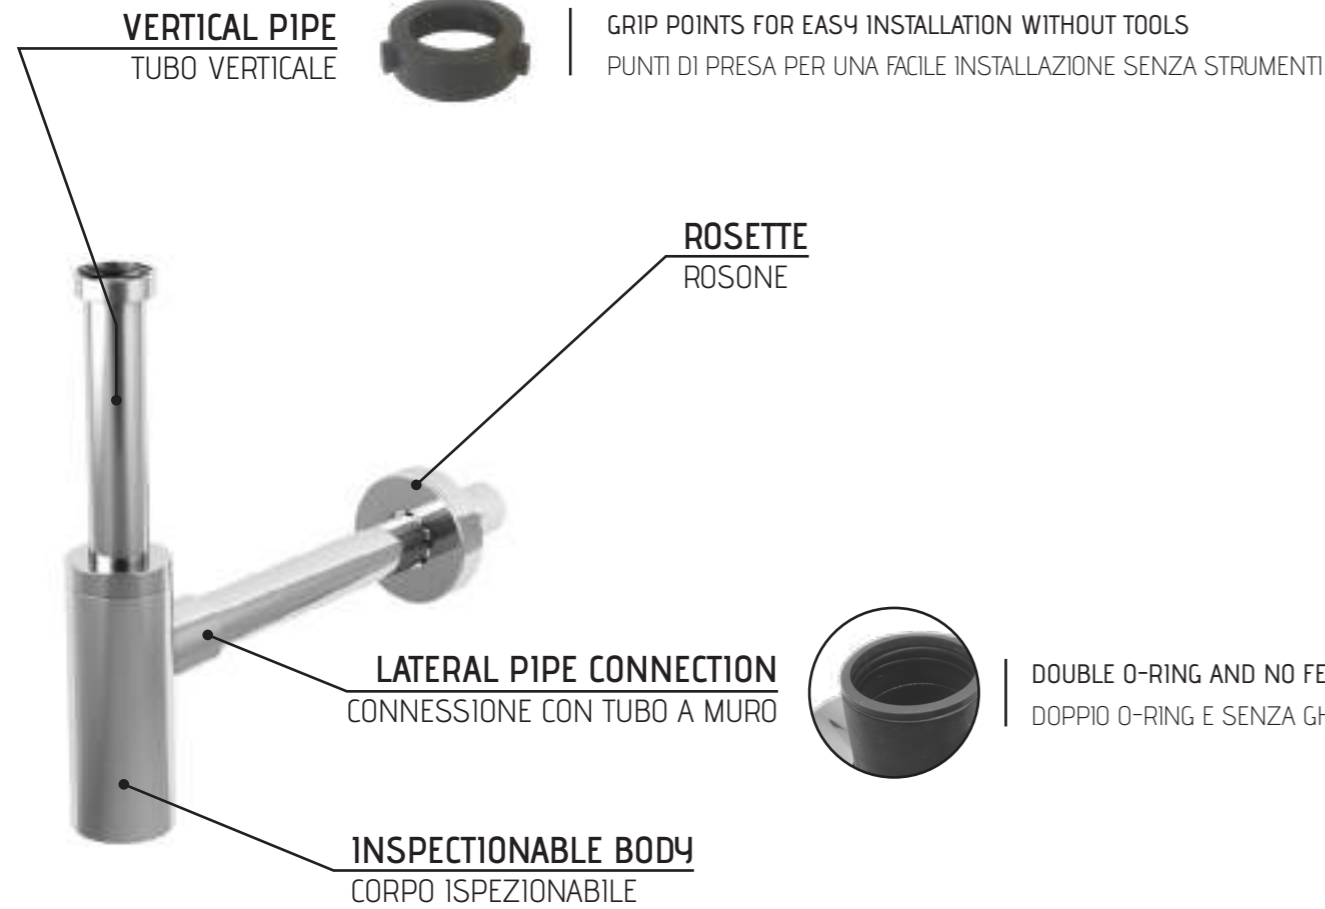

SS 304 TRAPS SIFONI IN SS 304

TECHNICAL DATA DATI TECNICI