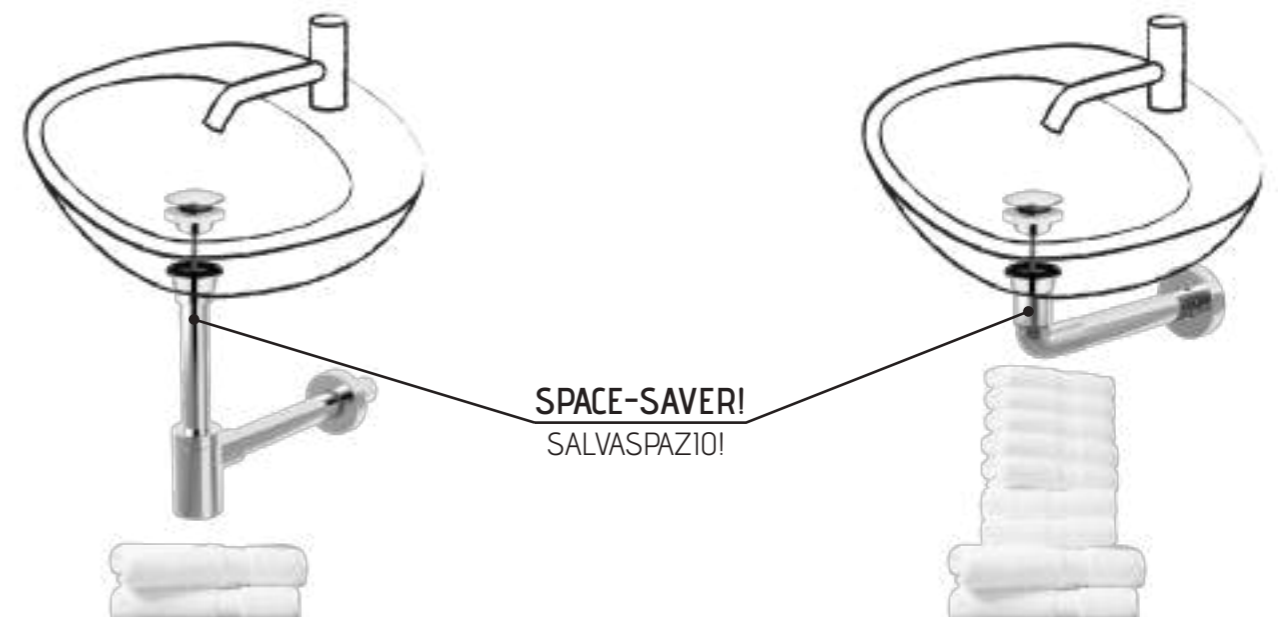

SPACE-SAVER SALVA SPAZIO