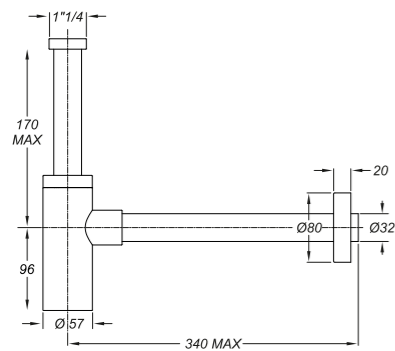

ref. 0024016-001
CHROMED VERSION
Versione cromata

ref. 0024016-150
BLACK MATTE VERSION
Versione nero opaco

ref. 0024016-0811
BRUSHED VERSION
Versione con spazzolatura